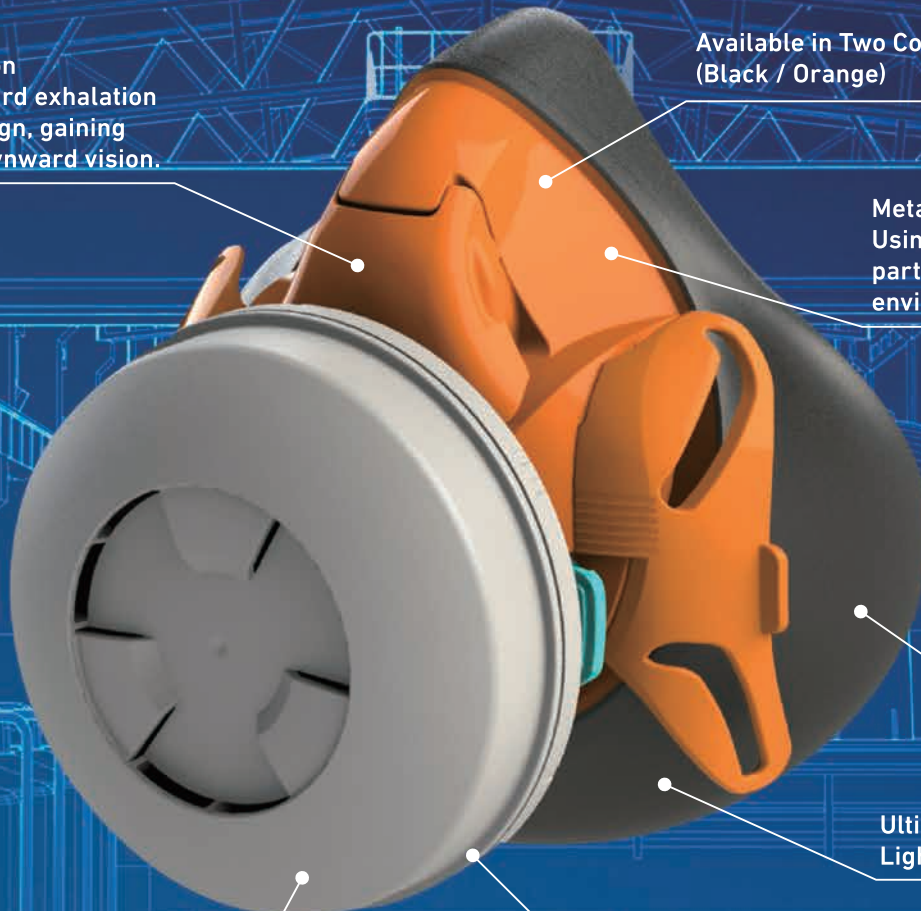

Stylish Half Mask with Built-in Fit Checker

**Built-in Fit Checker**

Easy to perform fit check without using additional parts.

**Wide Vision**  
New upward exhalation valve design, gaining wider downward vision.

Available in Two Colours  
(Black / Orange)

**Metal-free**  
Using no metal parts saving the environment.

**Embossed Surface**  
(TPE Facepiece)

**Ultimate Lightweight 115g**

Can Be Used with Y Series Particle and Combined Filters

Twist Connector

*For Particles*

*For Organic, Inorganic, Sulphur dioxide and other Acidic Gases & Vapours, Ammonia & Organic Ammonia derivatives, and Particles*

Particle Filter **YP3R**

EN 143:2000+A1:2006  
AS/NZS 1716:2012