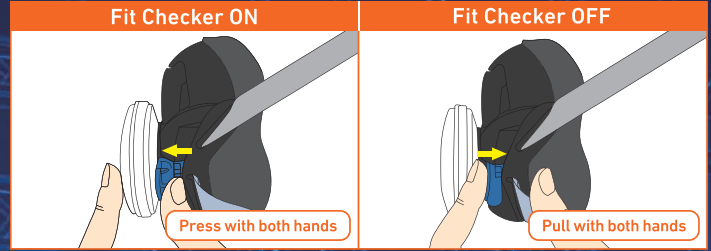

Stylish Half Mask with Built-in Fit Checker

**Built-in Fit Checker**

Easy to perform fit check without using additional parts.

**Wide Vision**  
New upward exhalation valve design, gaining wider downward vision.

Available in Two Colours  
(Black / Orange)

**Metal-free**  
Using no metal parts saving the environment.

**Embossed Surface**  
(TPE Facepiece)

**Ultimate Lightweight 115g**

Can Be Used with Y Series Particle and Combined Filters